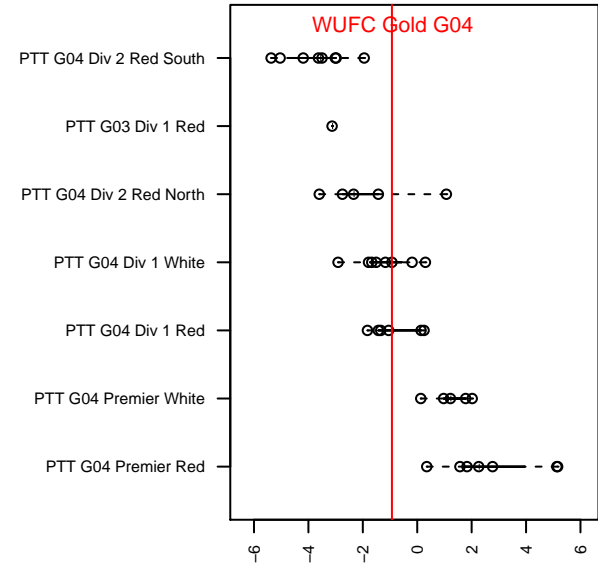

**attack and defense rating
relative to others at age
and all opponents in last 13 months**