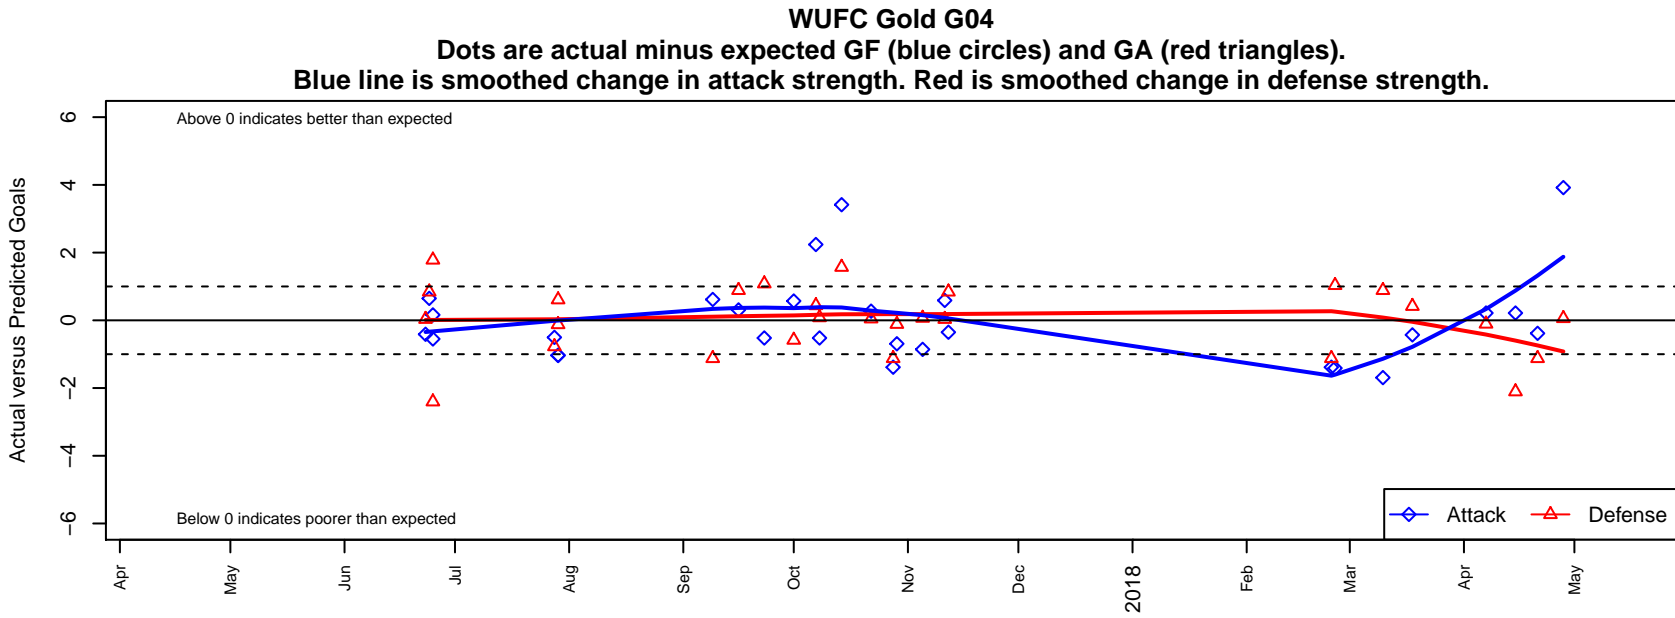

WUFC Gold G04

Crossfire Oregon
 West Linn, OR
 G04 total strength=1186
 attack=4.3 defense=3.38
 fall league = PTT G04 Div 1 White
 spr league = Spr OYS G04 Div 1 White

alt names used:
 WILLAMETTE UNITED FC WUFC 04G (OR)
 WUFC 04G Gold
 WUFC 04G Gold
 WUFC 2004G
 WUFC 04G Gold

Venues played:
 2017 Clash At the Border Gold/Silver/Bronze
 2017 Oswego Nike Cup Silver U14
 2017 PTT G04 Division 1 White
 2017 OYS PTT Presidents Cup G04
 2017 Spr OYS G04 Division 1 White

**attack and defense variance (black dot)
relative to other teams
and top 10 in region**