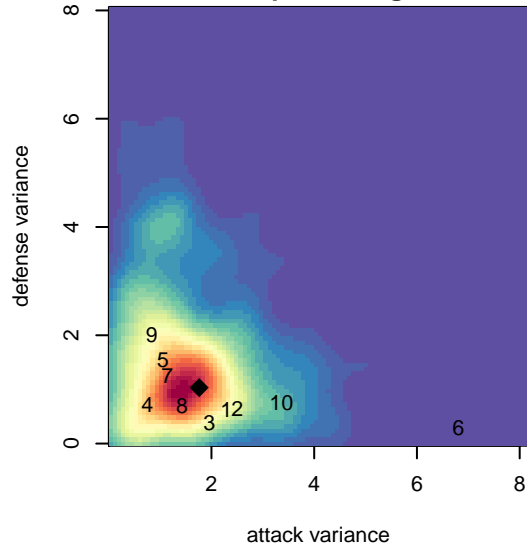

WUFC Gold G04

Crossfire Oregon
 West Linn, OR
 G04 total strength=1186
 attack=4.3 defense=3.38
 fall league = PTT G04 Div 1 White
 spr league = Spr OYS G04 Div 1 White

alt names used:
 WILLAMETTE UNITED FC WUFC 04G (OR)
 WUFC 04G Gold
 WUFC 04G Gold
 WUFC 2004G
 WUFC 04G Gold

Venues played:
 2017 Clash At the Border Gold/Silver/Bronze
 2017 Oswego Nike Cup Silver U14
 2017 PTT G04 Division 1 White
 2017 OYS PTT Presidents Cup G04
 2017 Spr OYS G04 Division 1 White

**attack and defense variance (black dot)
relative to other teams
and top 10 in region**